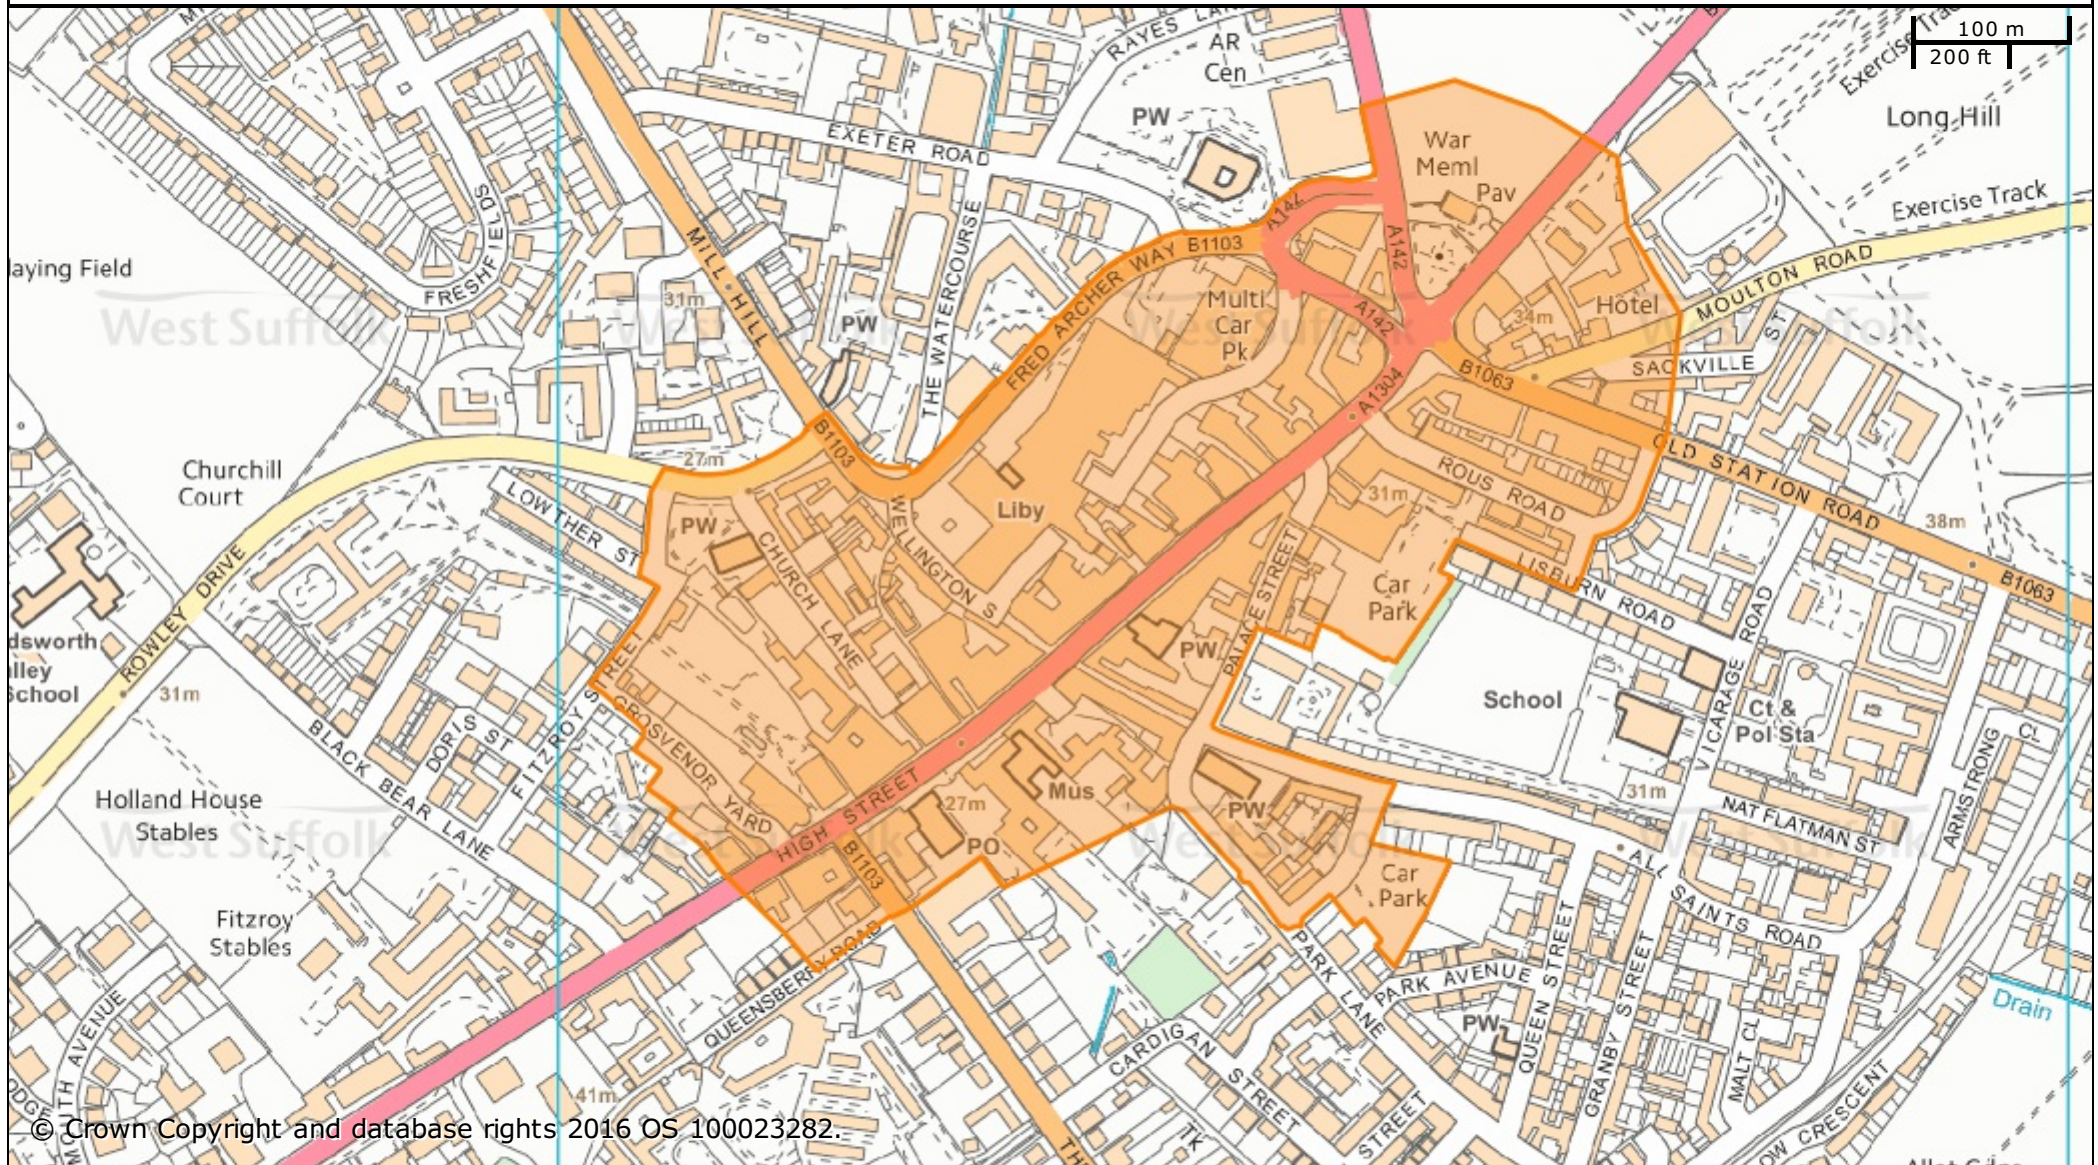

Newmarket PSPO RESTRICTED AREA

St Edmundsbury BC
 Western Way
 Bury St Edmunds
 IP33 3YU
 01284 763233

Forest Heath & St Edmundsbury councils

 working together
www.westsuffolk.gov.uk

Forest Heath DC
 College Heath Road
 Mildenhall
 IP28 7EY
 01638 719000

Scale: 1:5000

Printed on: 15/12/2016 at 17:10 PM by cflitter

© Crown Copyright and database rights 2016
 OS 100023282/100019675.